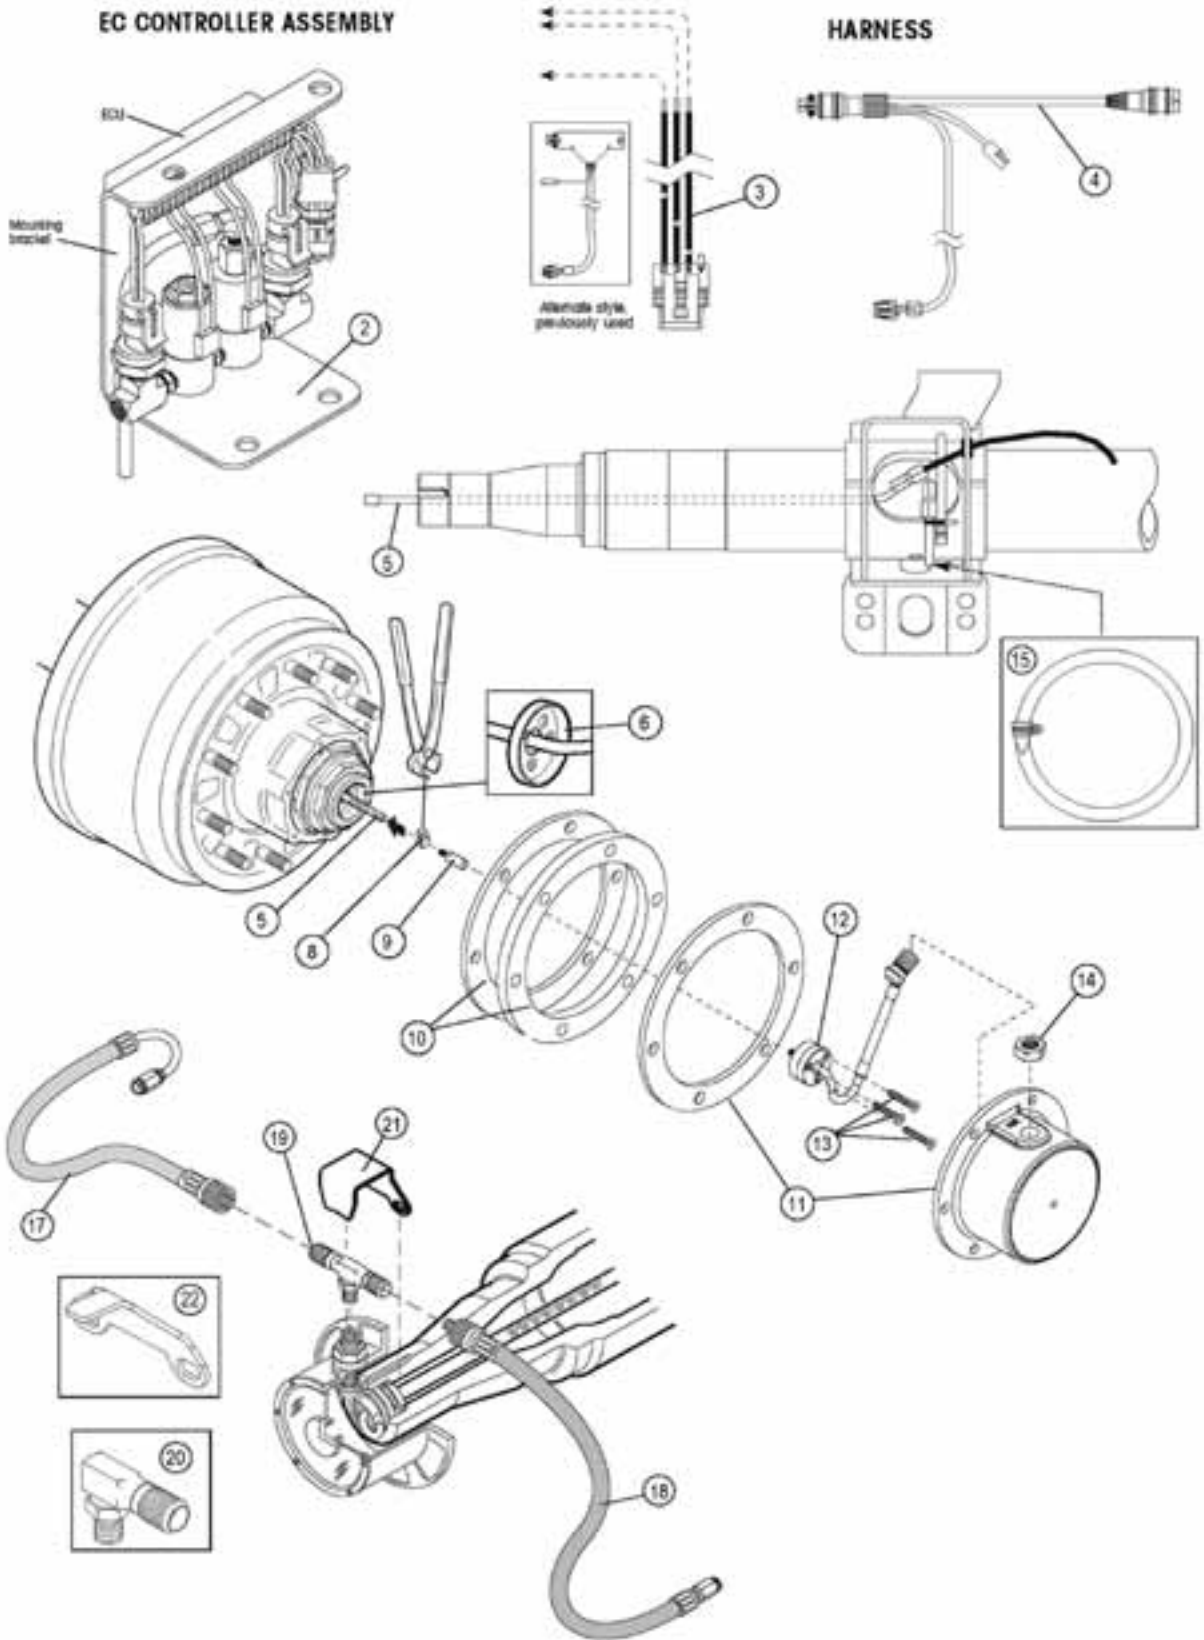

HENDRICKSON TIREMAAX 1ST GENERATION PRIOR TO APRIL 2012

HENDRICKSON TIREMAAX 1ST GENERATION PRIOR TO APRIL 2012

Item	Part Number	Description
1	VS-5XXX-X	EC TO CP RETROFIT KIT (CONTACT HENDRICKSON)
2	N/A	EC CONTROLLER ASSEMBLY (NO LONGER AVAILABLE, REPLACE WITH #1)
3	VS-27771	EC WIRING ADAPTER (18" W/4 WAY CONNECTOR)
4	VS-29884	EC WIRE HARNESS (15' W/4 WAY CONNECTOR)
5	VS-29094-1	AXLE HOSE, INTRAAX/VANTRAAX
	VS-29094-2	AXLE HOSE, TRLAXLE TRAILER AXLE
6a	VS-27448	SPINDLE PLUG ASSEMBLY, HN (1.75")
6b	VS-27839	SPINDLE PLUG ASSEMBLY, HP (2.50")
6c	VS-27449	SPINDLE PLUG ASSEMBLY, HUS/P90 (2.75")
7	S-24960	AXLE FILTER KIT HP AXLE (NOT SHOWN)
	S-24963	AXLE FILTER KIT HN AXLE (NOT SHOWN)
8	VS-26451	AXLE HOSE CLAMP
9	VS-28865	HOSE END ADAPTER (INCLUDES 2PCS #8)
10	N/A	HUBCAP SPACER (NOT AVAILABLE REPLACE W/11H, 11I, 11J OR 11K)
11a	VS-29566-1	HUBCAP, HN AXLE, GREASE, STANDARD
11b	VS-29566-3	HUBCAP, HN AXLE, OIL, STANDARD
11c	VS-29566-2	HUBCAP, HP AXLE, GREASE, STANDARD
11d	VS-29566-4	HUBCAP, HP AXLE, OIL, STANDARD
11e	VS-29566-5	HUBCAP, HUS/P90, SCREW-ON
11f	VS-29566-2	HUBCAP, HUS/P90, 6-BOLT
11g	S-29227-2	HUBCAP, HUS/P90, 3-BOLT
11h	VS-31290	HUBCAP, HN AXLE, GREASE, STEMCO EXTENDED
11i	VS-31291	HUBCAP, HP AXLE, GREASE, STEMCO EXTENDED
11j	VS-31292	HUBCAP, HN AXLE, OIL, STEMCO EXTENDED

Item	Part Number	Description
11k	VS-31293	HUBCAP, HP AXLE, OIL, STEMCO EXTENDED
12	S-28622	ROTARY UNION KIT, NO SPINDLE PLUG (INCLUDES 1PC ROTARY UNION 2PCS #8, 1PC #9 & SCREWS)
	S-28192	ROTARY UNION KIT, HN SPINDLE PLUG (INCLUDES 1PC ROTARY UNION 1PC #6A, 2PCS #8, 1PC #9 1PC HUBCAP GASKET & SCREWS)
	S-28193	ROTARY UNION KIT, HP & HUS/P90 (INCLUDES 1PC ROTARY UNION, 1PC #6C, 2PCS #8, 1PC #9, 1PC HUBCAP GASKET, 1PC O-RING & SCREWS)
13	SA-8200-8	COUNTERSUNK CAP SCREW
14	VS-26487	JAM NUT
15	VS-27378	AXLE VENT KIT W/DUCKBILL CHECK
16	A24217	AXLE FILTER (NOT SHOWN)
17	VS-29004-1	TIRE HOSE 180-DEGREE 11.5" (DUAL TIRES 17"-19.5")
	VS-29004-2	TIRE HOSE 180-DEGREE 15" (DUAL TIRES GREATER THAN 19.5")
18	VS-29003-1	TIRE HOSE, STRAIGHT 16.6" (DUAL OVER 17" & 22.5" SUPER SINGLE)
19	VS-29854	TEE FITTING, DUAL TIRE
20	VS-30002	ELBOW FITTING 90-DEGREE (SUPER SINGLE TIRES)
21	VS-27890	TEE FITTING GUARD, HN & HP AXLES
	VS-30451	TEE FITTING GUARD, 6-BOLT STEMCO HUBCAP
22	S-28914	TEE FITTING GUARD HUS/P90, 6-BOLT HUBCAP
	S-29147	TEE FITTING GUARD HUS/P90, 3-BOLT HUBCAP