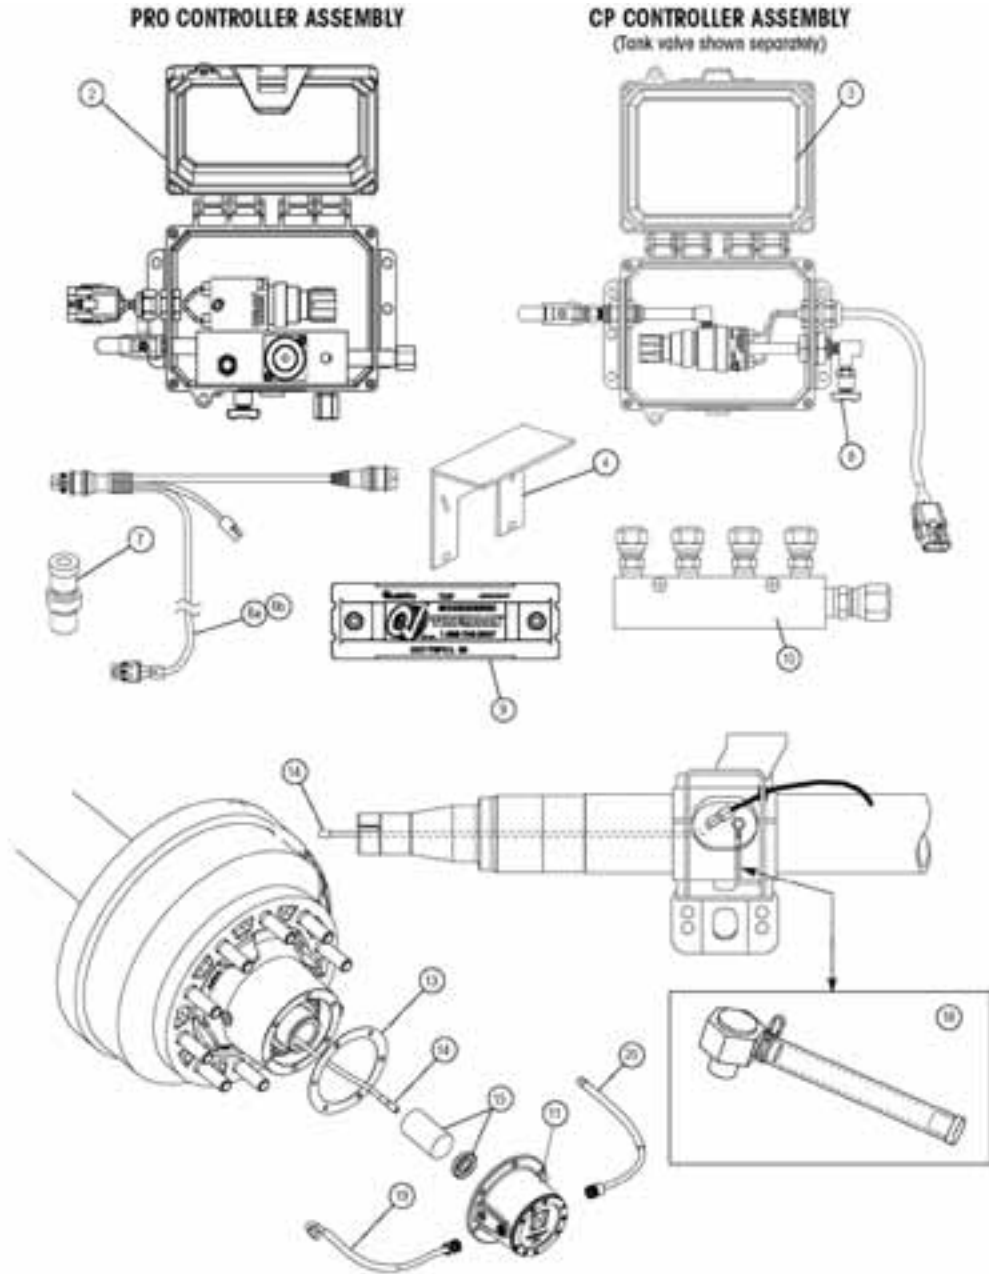

HENDRICKSON TIREMAAX

Item	Part Number	Description
2	VS-32074-XXX	PRO CONTROLLER ASSEMBLY (CONTACT HENDRICKSON)
3	VS-29865-XXX	CP CONTROLLER ASSEMBLY (CONTACT HENDRICKSON)
	VS-31520-XXX	CP CONTROLLER ASSEMBLY, W/TANK VALVE (CONTACT HENDRICKSON)
4	VS-29859	MOUNTING BRACKET FOR CP CONTROLLERS
5	VS-27771	THREE-WIRE HARNESS EC MODEL 18-INCH, 4-WAY CONNECTOR (NOT SHOWN)
	VS-29857	THREE-WIRE HARNESS, PRO & CP, 18-INCH, 3-WAY CONNECTOR (NOT SHOWN)
6	VS-30270	ABS JUNCTION HARNESS, PRO & CP, 15-FOOT 3-WAY CONNECTOR
	VS-30270-1	ABS JUNCTION HARNESS, PRO & CP, 3-FOOT 3-WAY CONNECTOR
7	VS-31519	TANK VALVE, (CP INTEGRATED ONLY)