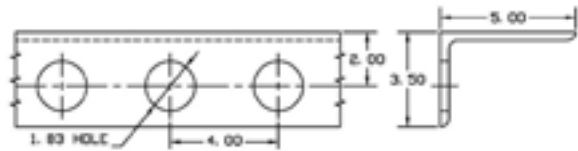

GREAT DANE SLIDE RAILS

Part Number	Description
30533032	SLIDE RAIL 108" REAR C/S & R/S MODEL-H

Part Number	Description
30533034	SLIDE RAIL C/S FORWARD 104" MODEL-H
30533035	SLIDE RAIL R/S FORWARD 104" MODEL-H

Part Number	Description
42900129	SLIDE RAIL REINFORCEMENT BAR (REPLACEMENT)

HUTCH SLIDE RAILS

Part Number	Description
8178-04	SLIDE RAIL H8500 240.00"

Part Number	Dim "A"	Dim "B"	Length	Notes
12713-17	3.93	0.23	240"	H8800 & H9800
16816-25	3.97	0.28	240"	