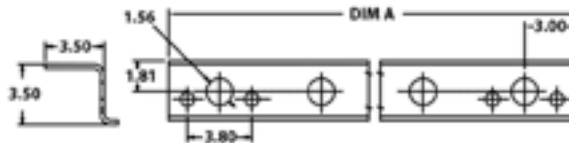

Part Number	Description
42900129	SLIDE RAIL REINFORCEMENT BAR (REPLACEMENT)

HUTCH SLIDE RAILS

Part Number	Description
8178-04	SLIDE RAIL H8500 240.00"

Part Number	Dim "A"	Dim "B"	Length	Notes
12713-17	3.93	0.23	240"	H8800 & H9800
16816-25	3.97	0.28	240"	

BINKLEY SLIDE RAILS

Part Number	Description	Dim "A"
SLOA1203-09	SLIDE RAIL BINKLEY STYLE	198.00"
SLOA1203-10	SLIDE RAIL BINKLEY STYLE	204.00"
SLOA1203-13	SLIDE RAIL BINKLEY STYLE	216.00"
SLOA1203-23	SLIDE RAIL BINKLEY STYLE	276.00"