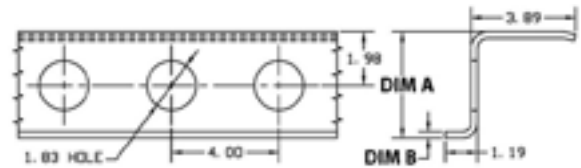

GREAT DANE SLIDE RAILS

Part Number	Description
30533032	SLIDE RAIL 108" REAR C/S & R/S MODEL-H

Part Number	Description
30533034	SLIDE RAIL C/S FORWARD 104" MODEL-H
30533035	SLIDE RAIL R/S FORWARD 104" MODEL-H

Part Number	Description
42900129	SLIDE RAIL REINFORCEMENT BAR (REPLACEMENT)

HUTCH SLIDE RAILS

Part Number	Description
8178-04	SLIDE RAIL H8500 240.00"

Part Number	Dim "A"	Dim "B"	Length	Notes
12713-17	3.93	0.23	240"	H8800 & H9800
16816-25	3.97	0.28	240"	

SLIDER STOP BARS

Part Number	Description	Dim A	Notes
30631196	TANDEM STOP BAR 1.66"OD X 52.00"	44.90"	GREAT DANE MODEL-H
30632784	TANDEM STOP BAR 1.66"OD X 58.00"	50.90"	
30633278	TANDEM STOP BAR 1.50"OD X 52.00"	44.90"	GREAT DANE MODEL-B
30633279	TANDEM STOP BAR 1.50"OD X 58.00"	50.90"	