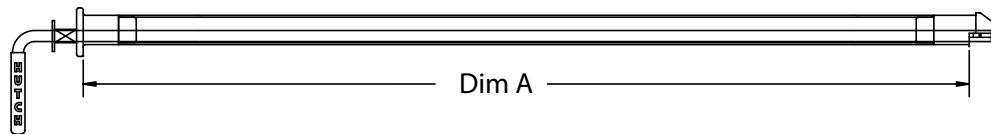

GREAT DANE SLIDE RAILS

Part Number	Description
30533032	SLIDE RAIL 108" REAR C/S & R/S MODEL-H

Part Number	Description
30533034	SLIDE RAIL C/S FORWARD 104" MODEL-H
30533035	SLIDE RAIL R/S FORWARD 104" MODEL-H

Part Number	Description
42900129	SLIDE RAIL REINFORCEMENT BAR (REPLACEMENT)

HUTCH SLIDE RAILS

Part Number	Description
8178-04	SLIDE RAIL H8500 240.00"

Part Number	Dim "A"	Dim "B"	Length	Notes
12713-17	3.93	0.23	240"	H8800 & H9800
16816-25	3.97	0.28	240"	

BINKLEY SLIDE RAILS

Part Number	Description	Dim "A"
SLOA1203-09	SLIDE RAIL BINKLEY STYLE	198.00"
SLOA1203-10	SLIDE RAIL BINKLEY STYLE	204.00"
SLOA1203-13	SLIDE RAIL BINKLEY STYLE	216.00"
SLOA1203-23	SLIDE RAIL BINKLEY STYLE	276.00"

SLIDER STOP BARS

Part Number	Description	Dim A	Notes
30631196	TANDEM STOP BAR 1.66"OD X 52.00"	44.90"	GREAT DANE MODEL-H
30632784	TANDEM STOP BAR 1.66"OD X 58.00"	50.90"	
30633278	TANDEM STOP BAR 1.50"OD X 52.00"	44.90"	GREAT DANE MODEL-B
30633279	TANDEM STOP BAR 1.50"OD X 58.00"	50.90"	