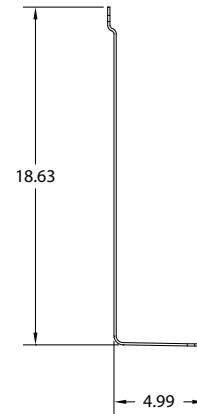

GREAT DANE STEEL SCUFFBANDS

Part Number	Description
46641-12	SCUFFBAND GALV 12.19" X 626.00"

Part Number	Description
69102474	SCUFFBAND GALV 10.25" X 624.80" W/ HOLES

Part Number	Description
41611180	SCUFFBAND GALV 12.25" X 622.00" W/ HOLES

Part Number	Description
46641-18	SCUFFBAND GALV 18.75" X 628.75"

Part Number	Description
41610503	SCUFFBAND GALV 7.00" X 622.00"
41610544	SCUFFBAND GALV 10.00" X 626.25"
42601404	SCUFFBAND GALV 11.00" X 626.25"

SCUFFBAND FOR COMPOSITE TRAILER	
Part Number	Description
41610951001	GALV R/S 18.63" X 617.50"
41610951002	GALV C/S 18.63" X 617.50"