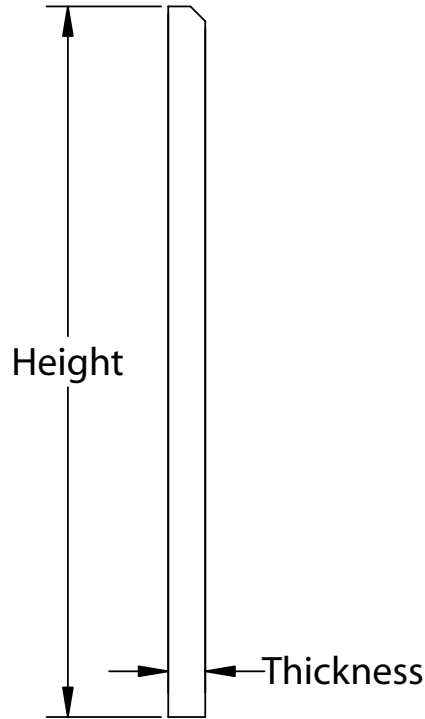

PLASTIC SCUFFBANDS

RECYCLED PLASTIC SCUFFBAND

Part Number	Height	Thickness	Length	Color
57125-6X34B	6.00"	.625"	34'-0"	BLACK
57125-12X8B	12.00"		8'-0"	
57125-12X28B			28'-0"	
57125-12X52B			52'-0"	WHITE
57125-12-52W			57'-0"	BLACK
57125-12X57B	18.00"		52'-0"	WHITE
57125-18X52B				BLACK
57125-18X52W				WHITE
57125-24X52B	24.00"		52'-0"	BLACK
57125-24X52W				WHITE

HARDWOOD SCUFFBANDS

Part Number	Height	Thickness	Length
HDW.75X12X626	12.00"	.75"	52'-2"
HDW1X12X324		1.00"	27'-0"
HDW1X12X626		52'-2"	