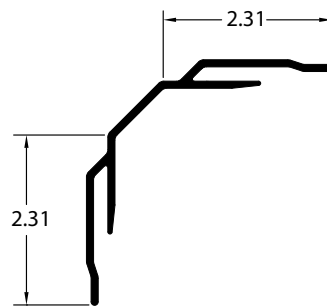

REEFER COVE MOULDINGS (PVC)

COVE MOULDINGS

Part Number	Length
41202014X144.00	144.00"

Part Number	Length
61316901	636.00"

Part Number	Length
61318101	636.00"
61318649	108.00"

Part Number	Length
61318201	636.00"

Part Number	Length
61318400X620.63	620.63"

Part Number	Length
76211	636.00"

Part Number	Length
90000	120.00"