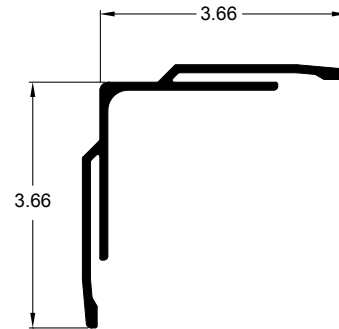

REEFER COVE MOULDINGS (PVC)

COVE MOULDINGS

Part Number	Length
41202014X144.00	144.00"

Part Number	Length
61316901	636.00"

Part Number	Length
61318101	636.00"
61318649	108.00"

Part Number	Length
61318201	636.00"

Part Number	Length
61318400X620.63	620.63"

Part Number	Length
76211	636.00"

Part Number	Length
90000	120.00"