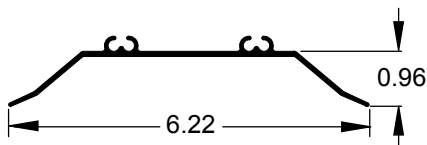

REEFER COVE MOULDINGS (PVC)

COVE MOULDINGS

Part Number	Length
41202014X144.00	144.00"

Part Number	Length
61316901	636.00"

Part Number	Length
61318101	636.00"
61318649	108.00"

Part Number	Length
61318201	636.00"

Part Number	Length
61318400X620.63	620.63"

Part Number	Length
76211	636.00"

Part Number	Length
90000	120.00"