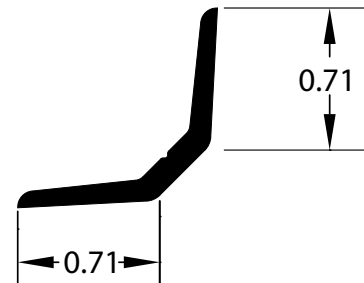

REEFER COVE MOULDINGS (PVC)

COVE MOULDINGS

Part Number	Length
41202014X144.00	144.00"

Part Number	Length
61316901	636.00"

Part Number	Length
61318101	636.00"
61318649	108.00"

Part Number	Length
61318201	636.00"

Part Number	Length
61318400X620.63	620.63"

Part Number	Length
76211	636.00"

Part Number	Length
90000	120.00"