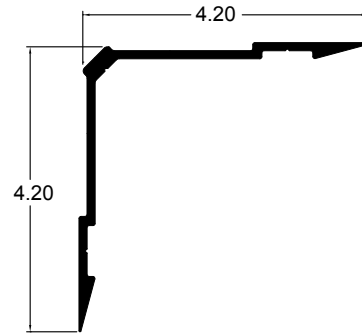

REEFER COVE MOULDINGS (PVC)

COVE MOULDINGS

Part Number	Length
41202014X144.00	144.00"

Part Number	Length
61316901	636.00"

Part Number	Length
61318101	636.00"
61318649	108.00"

Part Number	Length
61318201	636.00"

Part Number	Length
61318400X620.63	620.63"

Part Number	Length
76211	636.00"

Part Number	Length
90000	120.00"