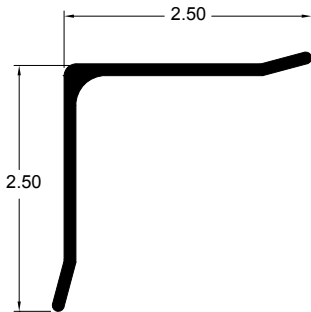

REEFER COVE MOULDINGS (PVC)

COVE MOULDINGS

Part Number	Length
41202014X144.00	144.00"

Part Number	Length
61316901	636.00"

Part Number	Length
61318101	636.00"
61318649	108.00"

Part Number	Length
61318201	636.00"

Part Number	Length
61318400X620.63	620.63"

Part Number	Length
76211	636.00"

Part Number	Length
90000	120.00"