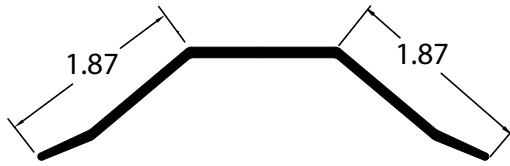

REEFER COVE MOULDINGS (PVC)

COVE MOULDINGS

Part Number	Length
41202014X144.00	144.00"

Part Number	Length
61316901	636.00"

Part Number	Length
61318101	636.00"
61318649	108.00"

Part Number	Length
61318201	636.00"

Part Number	Length
61318400X620.63	620.63"

Part Number	Length
76211	636.00"

Part Number	Length
90000	120.00"