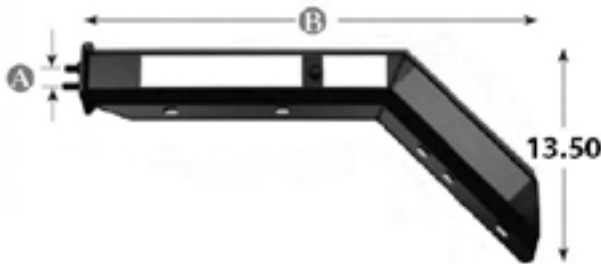

BETTS SPRING LOADED MUDFLAP HANGERS ANGLED						
Part Number	Dim A	Dim B	Material	Tape	Quantity	
B672625NTBK	1.18"	26.00"	CARBON STEEL	NO	SET (2)	
B672825NTBK		28.00"		YES		
B67		30.25"		NO		
B673025NTBK