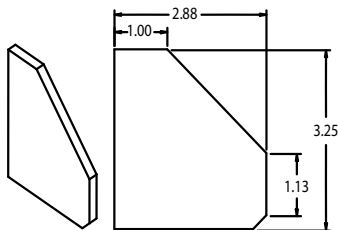

GREAT DANE MUDFLAP BRACKETS

Part Number	Description
42004500	MUDFLAP BRACKET C/S STEEL 43.75" X 7.06"
42004501	MUDFLAP BRACKET R/S STEEL 43.75" X 7.06"

Part Number	Description
43000248	MUDFLAP BRACKET R/S FENDER STYLE (GALV)
43000249	MUDFLAP BRACKET C/S FENDER STYLE (GALV)