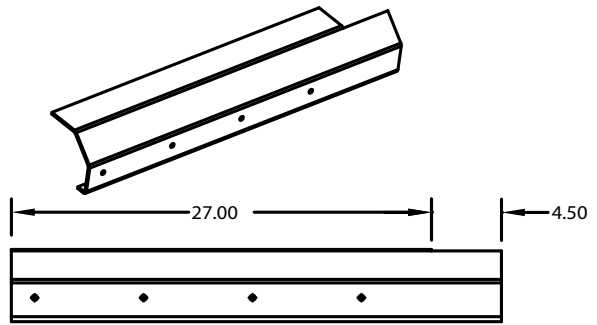

GREAT DANE MUDFLAP BRACKETS

Part Number	Description
42004500	MUDFLAP BRACKET C/S STEEL 43.75" X 7.06"
42004501	MUDFLAP BRACKET R/S STEEL 43.75" X 7.06"

Part Number	Description
43000248	MUDFLAP BRACKET R/S FENDER STYLE (GALV)
43000249	MUDFLAP BRACKET C/S FENDER STYLE (GALV)

Part Number	Description
43000247	MOUNTING GUSSET, FENDER STYLE MUDFLAP BRACKET

Part Number	Description
42011102	MUDFLAP MOUNTING ANGLE R/S 2" X 5" X 29.50"
42011103	MUDFLAP MOUNTING ANGLE C/S 2" X 5" X 29.50"

Part Number	Description
090-42293-01622	MUDFLAP BRACKET STEEL Z-FORM 101.38"

MUDFLAP BRACKETS

MUDFLAP HANGERS COILED/STRAIGHT .64" SQUARE BAR	
Part Number	Description
B23	SET W/ BRACKETS & FASTENERS

MUDFLAP HANGERS STRAIGHT .64" SQUARE BAR	
Part Number	Description
A25	SINGLE HANGER ONLY UNIVERSAL
A25RLB40	SINGLE HANGER BARREL OF 40PCS
A25RLB90	SINGLE HANGER BARREL OF 90PCS
B25	SET W/ BRACKETS & FASTENERS
.75" SQUARE BAR	
B82	SET W/ BRACKETS & FASTENERS
A82RL	SINGLE HANGER ONLY UNIVERSAL

Part Number	Description
033-00075	ANTI-SAIL BRACKET CHROME 20" TALL X 26" WIDE
033-00882	ANTI-SAIL BRACKET BLACK E-COAT VOLVO 26" WIDE

Part Number	Description
033-05125	ANTI-SAIL BRACKET CHROME 19" TALL X 21" WIDE