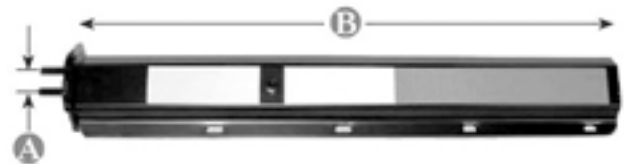

BETTS SPRING LOADED MUDFLAP HANGERS STRAIGHT					
Part Number	Dim A	Dim B	Material	Tape	Quantity
B573025NTBK	1.18"	30.25"	CARBON STEEL	NO	SET (2)