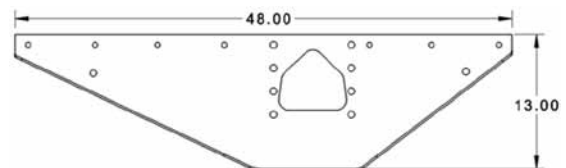

GREAT DANE MOUNTING GUSSETS

GREAT DANE STYLE UNIVERSAL

Part Number	Description
13646	C/S
13647	R/S

GREAT DANE HOLLAND LEGS

Part Number	Description
13648	C/S
13649	R/S

GREAT DANE HOLLAND LEGS

Part Number	Description
16295	C/S HOLLAND
16296	R/S HOLLAND

GREAT DANE SUPERSEAL

Part Number	Description
104-32463	C/S
104-32464	R/S

GREAT DANE STYLE

Part Number	Description	Part Number	Description
40103830	R/S	40103830001	R/S S/S
40103831	C/S	40103831001	C/S S/S

GREAT DANE STYLE

Part Number	Description	Part Number	Description
40103866	C/S	40103866G00	C/S GALV
40103867	R/S	40103867G00	R/S GALV

GREAT DANE SUPERSEAL

Part Number	Description
104-09790	C/S (STEEL)
104-W09791	R/S (STEEL)
104-13477	C/S (ALUMINUM)
104-13478	R/S (ALUMINUM)

PINES STYLE	
Part Number	Description
13646008	C/S
13646009	R/S

PINES SHORT PUP STYLE	
Part Number	Description
49900207	C/S
49900208	R/S

GREAT DANE FLATBED	
Part Number	Description
07005MEPH	5.66" X 9.75" X 8.75" (GD70)
42903049	5.66" X 9.75" X 11" (MARK V)