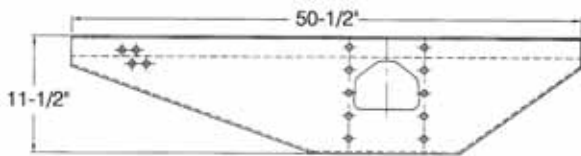

STRICK STYLE

Part Number	Description
03690	R/S
03691	C/S

STRICK STYLE

Part Number	Description
04101	C/S

TRAILMOBILE DEEP STYLE

Part Number	Description
4-A1-223	UNIVERSAL

TRAILMOBILE SHALLOW

Part Number	Description
4-A1-224RH	C/S
4-A1-224LH	R/S