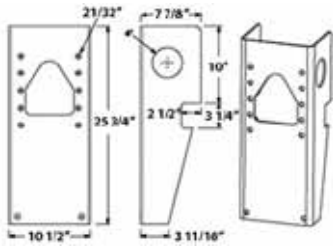

ALL MAKES MOUNTING GUSSETS

LANDING GEAR MOUNTING GUSSETS

CHEETAH CHASSIS

Part Number	Description
1007-6379	UNIVERSAL