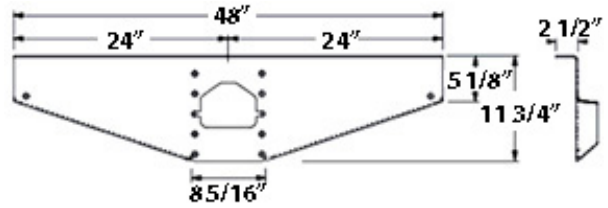

MILLER STYLE

Part Number	Description
1007-1606	UNIVERSAL