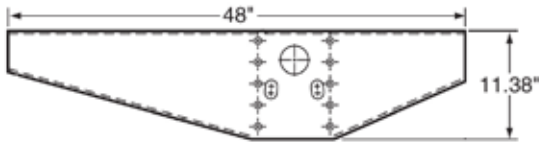

PINES STYLE	
Part Number	Description
13646008	C/S
13646009	R/S

PINES SHORT PUP STYLE	
Part Number	Description
49900207	C/S
49900208	R/S

GREAT DANE FLATBED	
Part Number	Description
07005MEPH	5.66" X 9.75" X 8.75" (GD70)
42903049	5.66" X 9.75" X 11" (MARK V)

ALL MAKES MOUNTING GUSSETS

LANDING GEAR MOUNTING GUSSETS

CHEETAH CHASSIS

Part Number	Description
1007-6379	UNIVERSAL

MILLER STYLE

Part Number	Description
1007-1606	UNIVERSAL

MONON STYLE

Part Number	Description
V09-189A-RS	R/S
V09-189A-CS	C/S