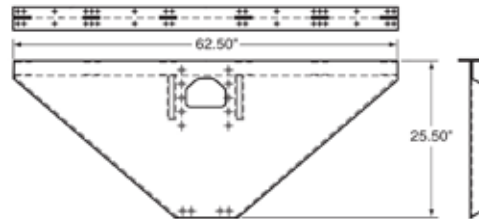

PINES STYLE	
Part Number	Description
13646008	C/S
13646009	R/S

PINES SHORT PUP STYLE	
Part Number	Description
49900207	C/S
49900208	R/S

GREAT DANE FLATBED	
Part Number	Description
07005MEPH	5.66" X 9.75" X 8.75" (GD70)
42903049	5.66" X 9.75" X 11" (MARK V)

ALL MAKES MOUNTING GUSSETS

LANDING GEAR MOUNTING GUSSETS

CHEETAH CHASSIS

Part Number	Description
1007-6379	UNIVERSAL

MILLER STYLE

Part Number	Description
1007-1606	UNIVERSAL

MONON STYLE

Part Number	Description
V09-189A-RS	R/S
V09-189A-CS	C/S

STRICK STYLE

Part Number	Description
03690	R/S
03691	C/S

STRICK STYLE

Part Number	Description
04101	C/S

TRAILMOBILE DEEP STYLE

Part Number	Description
4-A1-223	UNIVERSAL

TRAILMOBILE SHALLOW

Part Number	Description
4-A1-224RH	C/S
4-A1-224LH	R/S