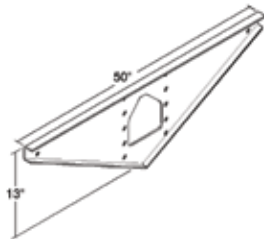

PINES STYLE	
Part Number	Description
13646008	C/S
13646009	R/S

PINES SHORT PUP STYLE	
Part Number	Description
49900207	C/S
49900208	R/S

GREAT DANE FLATBED	
Part Number	Description
07005MEPH	5.66" X 9.75" X 8.75" (GD70)
42903049	5.66" X 9.75" X 11" (MARK V)

ALL MAKES MOUNTING GUSSETS

LANDING GEAR MOUNTING GUSSETS

CHEETAH CHASSIS

Part Number	Description
1007-6379	UNIVERSAL

MILLER STYLE

Part Number	Description
1007-1606	UNIVERSAL

MONON STYLE

Part Number	Description
V09-189A-RS	R/S
V09-189A-CS	C/S

STRICK STYLE

Part Number	Description
03690	R/S
03691	C/S

STRICK STYLE

Part Number	Description
04101	C/S

TRAILMOBILE DEEP STYLE

Part Number	Description
4-A1-223	UNIVERSAL

TRAILMOBILE SHALLOW

Part Number	Description
4-A1-224RH	C/S
4-A1-224LH	R/S