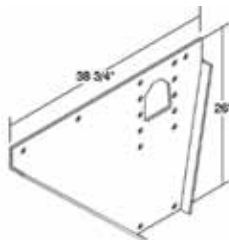

GREAT DANE SUPERSEAL	
Part Number	Description
40107255	C/S ALUMINUM
40107256	R/S ALUMINUM

GREAT DANE SUPERSEAL	
Part Number	Description
40107272	C/S ALUMINUM
40107273	R/S ALUMINUM

PINES STYLE	
Part Number	Description
LGB4382-CS	C/S
LGB4382-RS	R/S

PINES STYLE	
Part Number	Description
13646008	C/S
13646009	R/S

PINES SHORT PUP STYLE	
Part Number	Description
49900207	C/S
49900208	R/S

GREAT DANE FLATBED	
Part Number	Description
07005MEPH	5.66" X 9.75" X 8.75" (GD70)
42903049	5.66" X 9.75" X 11" (MARK V)