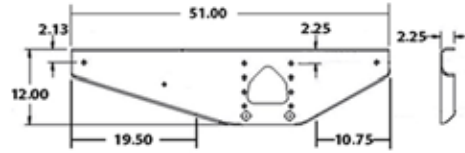

GREAT DANE SUPERSEAL	
Part Number	Description
40106155	C/S ALUMINUM
40106156	R/S ALUMINUM