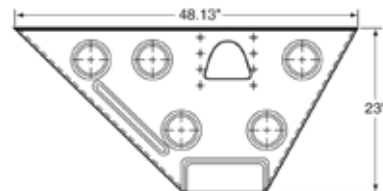

PINES STYLE	
Part Number	Description
13646008	C/S
13646009	R/S

PINES SHORT PUP STYLE	
Part Number	Description
49900207	C/S
49900208	R/S

GREAT DANE FLATBED	
Part Number	Description
07005MEPH	5.66" X 9.75" X 8.75" (GD70)
42903049	5.66" X 9.75" X 11" (MARK V)

ALL MAKES MOUNTING GUSSETS

LANDING GEAR MOUNTING GUSSETS

CHEETAH CHASSIS

Part Number	Description
1007-6379	UNIVERSAL

MILLER STYLE

Part Number	Description
1007-1606	UNIVERSAL

MONON STYLE

Part Number	Description
V09-189A-RS	R/S
V09-189A-CS	C/S

STRICK STYLE

Part Number	Description
03690	R/S
03691	C/S

STRICK STYLE

Part Number	Description
04101	C/S

TRAILMOBILE DEEP STYLE

Part Number	Description
4-A1-223	UNIVERSAL

TRAILMOBILE SHALLOW

Part Number	Description
4-A1-224RH	C/S
4-A1-224LH	R/S