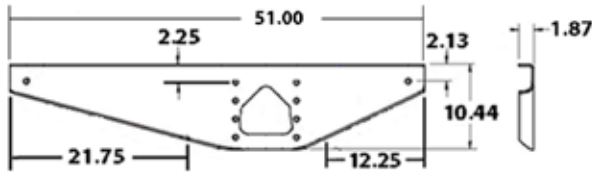

GREAT DANE SUPERSEAL	
Part Number	Description
40107255	C/S ALUMINUM
40107256	R/S ALUMINUM