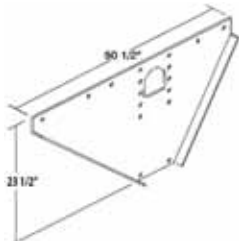

PINES STYLE	
Part Number	Description
LGB4382-CS	C/S
LGB4382-RS	R/S