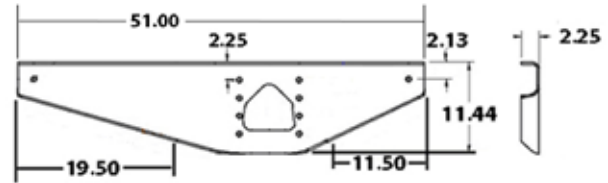

GREAT DANE SUPERSEAL	
Part Number	Description
40107272	C/S ALUMINUM
40107273	R/S ALUMINUM