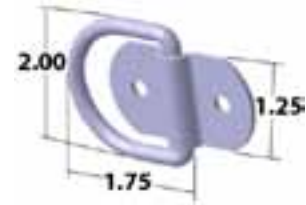

MISCELLANEOUS CARGO CONTROL

MISCELLANEOUS CARGO CONTROL

| Part Number | Description |
|-------------|-----------------------|
| 7190 | PAN & D-RING ASSEMBLY |

| Part Number | Description |
|-------------|--------------------------|
| 8656 | COIL RACK 2.75" X 33.25" |

| Part Number | Description |
|-------------|---|
| 37025 | CORNER PROTECTOR FOR 2" OR 4" WEBBING |
| 37026 | CORNER PROTECTOR 12" FOR WEBBING OR CHAIN |

| Part Number | Description |
|-------------|---------------------------|
| 10062 | BARTENDER LOAD BAR HOLDER |

| Part Number | Description |
|-------------|-------------------------------|
| 10109 | RUBBER ROPE 7/16" X 150' ROLL |

| Part Number | Description |
|-------------|------------------------------|
| 42600214 | D-RING FOR COMPOSITE TRAILER |