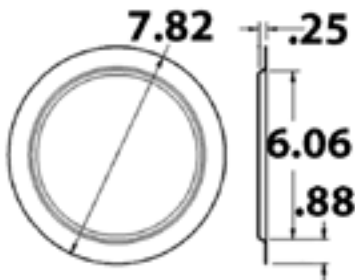

Part Number	Description
42600225	COVER PLATE FOR D-RING