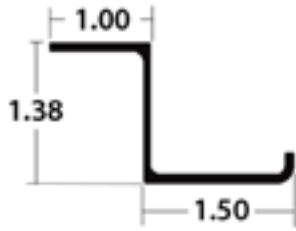

Part Number	Length
60414302	113.87"

Part Number	Length
40913314	107.00"

Part Number	Length	Color
60417102	106.94"	WHITE
AE35320-0694		MILL
60417105	112.94"	MILL

Part Number	Length	Color
60417201	106.94"	MILL
60417202		WHITE
60417205	110.44"	MILL
60417209	122.94"	WHITE

Part Number	Length	Color
60400901	111.35"	WHITE
60400903	111.28"	MILL FINISH

GREAT DANE ALUMINUM SIDE POST

Part Number	Length
92874	112.87"
60419603	133.87"

Part Number	Length
71232	107.87"

Part Number	Length
75724	133.87"

Part Number	Length
40707614X120.00	120.00"

Part Number	Length
60409012X125.87	125.87"

Part Number	Length
60430322X133.87	133.87"

Part Number	Length
60430513X113.25	113.25"

Part Number	Length
60418309	113.50"

Part Number	Length
60427400X107.37	107.37"

ALL MAKES ALUMINUM SIDE POST

Part Number	Description	Length
14211	MORGAN ZEE TYPE	112.00"

Part Number	Description	Length
14225	MORGAN HAT TYPE	109.00"

Part Number	Description	Length
01-21117-006-00	STOUGHTON Z-PLATE OUTER	117.00"