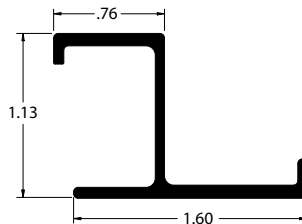

Part Number	Length
60414302	113.87"

Part Number	Length
40913314	107.00"

Part Number	Length	Color
60417102	106.94"	WHITE
AE35320-0694		MILL
60417105	112.94"	MILL

Part Number	Length	Color
60417201	106.94"	MILL
60417202		WHITE
60417205	110.44"	MILL
60417209	122.94"	WHITE

Part Number	Length	Color
60400901	111.35"	WHITE
60400903	111.28"	MILL FINISH

GREAT DANE ALUMINUM SIDE POST

Part Number	Length
92874	112.87"
60419603	133.87"

Part Number	Length
71232	107.87"

Part Number	Length
75724	133.87"

Part Number	Length
40707614X120.00	120.00"

Part Number	Length
60409012X125.87	125.87"

Part Number	Length
60430322X133.87	133.87"

Part Number	Length
60430513X113.25	113.25"

Part Number	Length
60418309	113.50"

Part Number	Length
60427400X107.37	107.37"

ALL MAKES ALUMINUM SIDE POST

Part Number	Description	Length
14211	MORGAN ZEE TYPE	112.00"

Part Number	Description	Length
14225	MORGAN HAT TYPE	109.00"

Part Number	Description	Length
01-21117-006-00	STOUGHTON Z-PLATE OUTER	117.00"