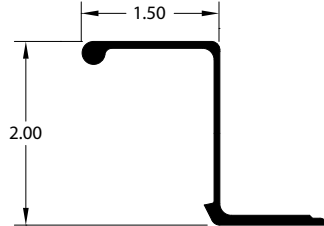

GREAT DANE ALUMINUM SIDE POST

Part Number	Length	Color
40915340	97.81"	SCHNEIDER ORANGE
40915248	100.94"	WHITE
40915274	105.94"	

Part Number	Length	Color
40915234	106.00"	WHITE
40915244	106.50"	
40915178	106.94"	
40915339		WERNER BLUE

Part Number	Length
60414302	113.87"

Part Number	Length
40913314	107.00"

Part Number	Length	Color
60417102	106.94"	WHITE
AE35320-0694		MILL
60417105	112.94"	MILL

Part Number	Length	Color
60417201	106.94"	MILL
60417202		WHITE
60417205	110.44"	MILL
60417209	122.94"	WHITE

Part Number	Length	Color
60400901	111.35"	WHITE
60400903	111.28"	MILL FINISH

GREAT DANE ALUMINUM SIDE POST

Part Number	Length
92874	112.87"
60419603	133.87"

Part Number	Length
71232	107.87"

Part Number	Length
75724	133.87"

Part Number	Length
40707614X120.00	120.00"

Part Number	Length
60409012X125.87	125.87"

Part Number	Length
60430322X133.87	133.87"

Part Number	Length
60430513X113.25	113.25"

Part Number	Length
60418309	113.50"