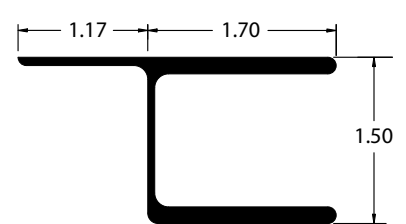

Part Number	Length
60414302	113.87"

Part Number	Length
40913314	107.00"

Part Number	Length	Color
60417102	106.94"	WHITE
AE35320-0694		MILL
60417105	112.94"	MILL

Part Number	Length	Color
60417201	106.94"	MILL
60417202		WHITE
60417205	110.44"	MILL
60417209	122.94"	WHITE

Part Number	Length	Color
60400901	111.35"	WHITE
60400903	111.28"	MILL FINISH

GREAT DANE ALUMINUM SIDE POST

Part Number	Length
92874	112.87"
60419603	133.87"

Part Number	Length
71232	107.87"

Part Number	Length
75724	133.87"

Part Number	Length
40707614X120.00	120.00"

Part Number	Length
60409012X125.87	125.87"

Part Number	Length
60430322X133.87	133.87"

Part Number	Length
60430513X113.25	113.25"

Part Number	Length
60418309	113.50"

Part Number	Length
60427400X107.37	107.37"

ALL MAKES ALUMINUM SIDE POST

Part Number	Description	Length
14211	MORGAN ZEE TYPE	112.00"

Part Number	Description	Length
14225	MORGAN HAT TYPE	109.00"

Part Number	Description	Length
01-21117-006-00	STOUGHTON Z-PLATE OUTER	117.00"