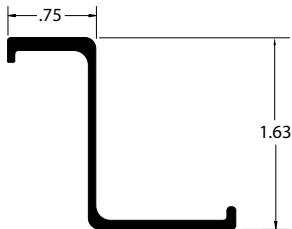

Part Number	Length
60414302	113.87"

Part Number	Length
40913314	107.00"

Part Number	Length	Color
60417102	106.94"	WHITE
AE35320-0694		MILL
60417105	112.94"	MILL

Part Number	Length	Color
60417201	106.94"	MILL
60417202		WHITE
60417205	110.44"	MILL
60417209	122.94"	WHITE

Part Number	Length	Color
60400901	111.35"	WHITE
60400903	111.28"	MILL FINISH

GREAT DANE ALUMINUM SIDE POST

Part Number	Length
92874	112.87"
60419603	133.87"

Part Number	Length
71232	107.87"

Part Number	Length
75724	133.87"

Part Number	Length
40707614X120.00	120.00"

Part Number	Length
60409012X125.87	125.87"

Part Number	Length
60430322X133.87	133.87"

Part Number	Length
60430513X113.25	113.25"

Part Number	Length
60418309	113.50"

Part Number	Length
60427400X107.37	107.37"

ALL MAKES ALUMINUM SIDE POST

Part Number	Description	Length
14211	MORGAN ZEE TYPE	112.00"

Part Number	Description	Length
14225	MORGAN HAT TYPE	109.00"

Part Number	Description	Length
01-21117-006-00	STOUGHTON Z-PLATE OUTER	117.00"