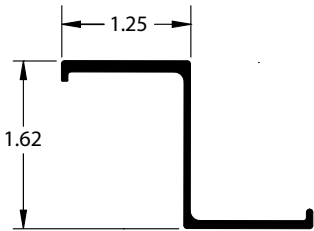

Part Number	Length
60414302	113.87"

Part Number	Length
40913314	107.00"

Part Number	Length	Color
60417102	106.94"	WHITE
AE35320-0694		MILL
60417105	112.94"	MILL

Part Number	Length	Color
60417201	106.94"	MILL
60417202		WHITE
60417205	110.44"	MILL
60417209	122.94"	WHITE

Part Number	Length	Color
60400901	111.35"	WHITE
60400903	111.28"	MILL FINISH

GREAT DANE ALUMINUM SIDE POST

Part Number	Length
92874	112.87"
60419603	133.87"

Part Number	Length
71232	107.87"

Part Number	Length
75724	133.87"

Part Number	Length
40707614X120.00	120.00"

Part Number	Length
60409012X125.87	125.87"

Part Number	Length
60430322X133.87	133.87"

Part Number	Length
60430513X113.25	113.25"

Part Number	Length
60418309	113.50"

Part Number	Length
60427400X107.37	107.37"

ALL MAKES ALUMINUM SIDE POST

Part Number	Description	Length
14211	MORGAN ZEE TYPE	112.00"

Part Number	Description	Length
14225	MORGAN HAT TYPE	109.00"

Part Number	Description	Length
01-21117-006-00	STOUGHTON Z-PLATE OUTER	117.00"