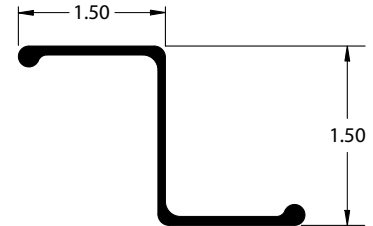

Part Number	Length
60414302	113.87"

Part Number	Length
40913314	107.00"

Part Number	Length	Color
60417102	106.94"	WHITE
AE35320-0694		MILL
60417105	112.94"	MILL

Part Number	Length	Color
60417201	106.94"	MILL
60417202		WHITE
60417205	110.44"	MILL
60417209	122.94"	WHITE

Part Number	Length	Color
60400901	111.35"	WHITE
60400903	111.28"	MILL FINISH

GREAT DANE ALUMINUM SIDE POST

Part Number	Length
92874	112.87"
60419603	133.87"

Part Number	Length
71232	107.87"

Part Number	Length
75724	133.87"

Part Number	Length
40707614X120.00	120.00"

Part Number	Length
60409012X125.87	125.87"

Part Number	Length
60430322X133.87	133.87"

Part Number	Length
60430513X113.25	113.25"

Part Number	Length
60418309	113.50"

Part Number	Length
60427400X107.37	107.37"

ALL MAKES ALUMINUM SIDE POST

Part Number	Description	Length
14211	MORGAN ZEE TYPE	112.00"

Part Number	Description	Length
14225	MORGAN HAT TYPE	109.00"

Part Number	Description	Length
01-21117-006-00	STOUGHTON Z-PLATE OUTER	117.00"