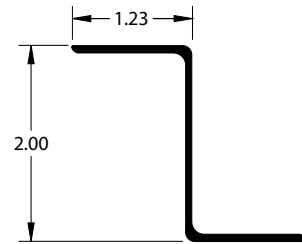

Part Number	Length
60414302	113.87"

Part Number	Length
40913314	107.00"

Part Number	Length	Color
60417102	106.94"	WHITE
AE35320-0694		MILL
60417105	112.94"	MILL

Part Number	Length	Color
60417201	106.94"	MILL
60417202		WHITE
60417205	110.44"	MILL
60417209	122.94"	WHITE

Part Number	Length	Color
60400901	111.35"	WHITE
60400903	111.28"	MILL FINISH

GREAT DANE ALUMINUM SIDE POST

Part Number	Length
92874	112.87"
60419603	133.87"

Part Number	Length
71232	107.87"

Part Number	Length
75724	133.87"

Part Number	Length
40707614X120.00	120.00"

Part Number	Length
60409012X125.87	125.87"

Part Number	Length
60430322X133.87	133.87"

Part Number	Length
60430513X113.25	113.25"

Part Number	Length
60418309	113.50"

Part Number	Length
60427400X107.37	107.37"

ALL MAKES ALUMINUM SIDE POST

Part Number	Description	Length
14211	MORGAN ZEE TYPE	112.00"

Part Number	Description	Length
14225	MORGAN HAT TYPE	109.00"

Part Number	Description	Length
01-21117-006-00	STOUGHTON Z-PLATE OUTER	117.00"