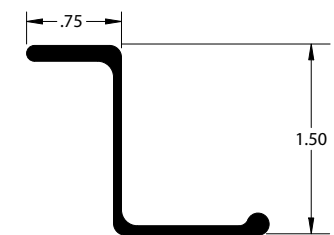

Part Number	Length
60414302	113.87"

Part Number	Length
40913314	107.00"

Part Number	Length	Color
60417102	106.94"	WHITE
AE35320-0694		MILL
60417105	112.94"	MILL

Part Number	Length	Color
60417201	106.94"	MILL
60417202		WHITE
60417205	110.44"	MILL
60417209	122.94"	WHITE

Part Number	Length	Color
60400901	111.35"	WHITE
60400903	111.28"	MILL FINISH

GREAT DANE ALUMINUM SIDE POST

Part Number	Length
92874	112.87"
60419603	133.87"

Part Number	Length
71232	107.87"

Part Number	Length
75724	133.87"

Part Number	Length
40707614X120.00	120.00"

Part Number	Length
60409012X125.87	125.87"

Part Number	Length
60430322X133.87	133.87"

Part Number	Length
60430513X113.25	113.25"

Part Number	Length
60418309	113.50"

Part Number	Length
60427400X107.37	107.37"

ALL MAKES ALUMINUM SIDE POST

Part Number	Description	Length
14211	MORGAN ZEE TYPE	112.00"

Part Number	Description	Length
14225	MORGAN HAT TYPE	109.00"

Part Number	Description	Length
01-21117-006-00	STOUGHTON Z-PLATE OUTER	117.00"