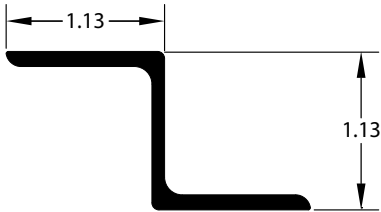

GREAT DANE ALUMINUM SIDE POST

Part Number	Length	Color
40915340	97.81"	SCHNEIDER ORANGE
40915248	100.94"	WHITE
40915274	105.94"	

Part Number	Length	Color
40915234	106.00"	WHITE
40915244	106.50"	
40915178	106.94"	
40915339		WERNER BLUE

Part Number	Length
60414302	113.87"

Part Number	Length
40913314	107.00"

Part Number	Length	Color
60417102	106.94"	WHITE
AE35320-0694		MILL
60417105	112.94"	MILL

Part Number	Length	Color
60417201	106.94"	MILL
60417202		WHITE
60417205	110.44"	MILL
60417209	122.94"	WHITE

Part Number	Length	Color
60400901	111.35"	WHITE
60400903	111.28"	MILL FINISH

GREAT DANE ALUMINUM SIDE POST

Part Number	Length
92874	112.87"
60419603	133.87"

Part Number	Length
71232	107.87"

Part Number	Length
75724	133.87"

Part Number	Length
40707614X120.00	120.00"

Part Number	Length
60409012X125.87	125.87"

Part Number	Length
60430322X133.87	133.87"

Part Number	Length
60430513X113.25	113.25"

Part Number	Length
60418309	113.50"