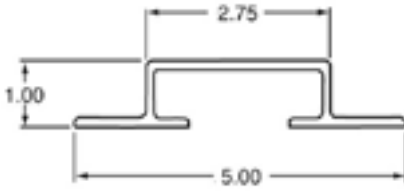

Part Number	Length
60414302	113.87"

Part Number	Length
40913314	107.00"

Part Number	Length	Color
60417102	106.94"	WHITE
AE35320-0694		MILL
60417105	112.94"	MILL

Part Number	Length	Color
60417201	106.94"	MILL
60417202		WHITE
60417205	110.44"	MILL
60417209	122.94"	WHITE

Part Number	Length
40707614X120.00	120.00"

Part Number	Length
60409012X125.87	125.87"

Part Number	Length
60430322X133.87	133.87"

Part Number	Length
60430513X113.25	113.25"

Part Number	Length
60418309	113.50"

Part Number	Length
60427400X107.37	107.37"

ALL MAKES ALUMINUM SIDE POST

Part Number	Description	Length
14211	MORGAN ZEE TYPE	112.00"

Part Number	Description	Length
14225	MORGAN HAT TYPE	109.00"

Part Number	Description	Length
01-21117-006-00	STOUGHTON Z-PLATE OUTER	117.00"

Part Number	Description	Length
02-13352-110	STOUGHTON	110.00"

Part Number	Description	Length
PRC5	STRICK POST COVER	18.00"

Part Number	Description	Length
01-6500-0-157	UTILITY ALUM J-POST	116.50"

P= PUNCHED		
Part Number	Description	Length
01A01752	WABASH DURAPLATE	116.00"
01A01752P	OUTER LOGISTIC COVER	116.00"