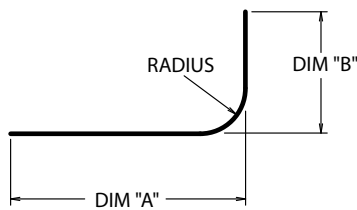

BEVELED STYLE ALUMINUM

Part Number	Description	Length
01-22583-106-00	STOUGHTON Z-PLATE MILL FINISH ALUM	120.00"

Part Number	Description	Length
01-12994-XXX-05	STOUGHTON WHITE	107.00"

Part Number	Description	Length
RP-881K-PPW	TRAILMOBILE WHITE	105.00"

RADIUS PANELS

Part Number	Radius	Dim A	Dim B	Length	Finish	Note
40806940X102.25	3"	15.48"	11.85"	102.25"	BLACK ALUM	GREAT DANE
69104743004				104.75"	WHITE ALUM	
69104743005				102.25"	S/S	
40801000001	6"	31.38"	16.20"	114.00"	WHITE ALUM	
40807501001				103.87"	S/S	
40807501002				103.87"	S/S	
49900216002				102.25"	ABF GRAY ALUM	
69102520001				107.00"	WHITE ALUM	
69102520015				107.00"	S/S	
69102520016	6"	31.38"	17.75"	110.00"	WHITE ALUM	
69102520017				102.25"	UPS GRAY ALUM	
69102520018				107.00"	BRIGHT ALUM	
69102520002	10"	6.56"	6.16"	102.25"	WHITE ALUM	
08014				114.00"	BRIGHT ALUM	
08670				114.00"	WHITE ALUM	
09416				114.00"	S/S	
WCC 8051-SPW	5"	40"	13"	110"	WHITE ALUM	FRUEHAUF
WCF 9212-900				110"	WHITE ALUM	
FR30382	10"	31.81"	11.38"	109.00"	MILL FINISH ALUM	DORSEY
FR30382-PPW				109.00"	MILL FINISH ALUM	
FR30783-PPW	6"	27.38"		104.00"	WHITE ALUM	STRICK
06876	7"	10.97"	13.50"	114.50"	WHITE ALUM	
45305				107.50"	MILL FINISH ALUM	
55567	4"	9.38"	10.92"	107.00"	WHITE ALUM	TRAILMOBILE
RP-883K-PPW	6"	15.63"	15.44"	109.00"	WHITE ALUM	
RP-958K-PPW				117.50"	WHITE ALUM	
2000-7553				114.00"	WHITE ALUM	
						HYUNDAI

Part Number	Description	Length
00660	MORGAN RADIUS PANEL MILL FINISH ALUMINUM	104.00"
01424	MORGAN RADIUS PANEL S/S	

Part Number	Description	Length
27928045	SUPREME RADIUS PANEL	102.00"

Part Number	Description	Length
EXT00012	VANGUARD MILL ALUM	110.00"
FWP00101	VANGUARD WHITE ALUM	