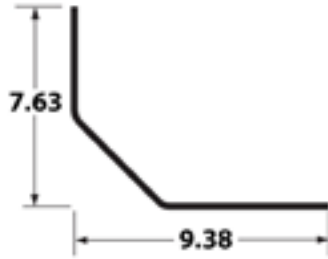

BEVELED STYLE ALUMINUM

Part Number	Description	Length
01-22583-106-00	STOUGHTON Z-PLATE MILL FINISH ALUM	120.00"

Part Number	Description	Length
01-12994-XXX-05	STOUGHTON WHITE	107.00"

Part Number	Description	Length
RP-881K-PPW	TRAILMOBILE WHITE	105.00"

RADIUS PANELS

Part Number	Radius	Dim A	Dim B	Length	Finish	Note
40806940X102.25	3"	15.48"	11.85"	102.25"	BLACK ALUM	GREAT DANE
69104743004				104.75"	WHITE ALUM	
69104743005				102.25"	S/S	
40801000001	6"	31.38"	16.20"	114.00"	WHITE ALUM	
40807501001				103.87"	S/S	
40807501002				103.87"	S/S	
49900216002				102.25"	ABF GRAY ALUM	
69102520001				107.00"	WHITE ALUM	
69102520015				107.00"	S/S	
69102520016	6"	31.38"	17.75"	110.00"	WHITE ALUM	
69102520017				102.25"	UPS GRAY ALUM	
69102520018				107.00"	BRIGHT ALUM	
69102520002	10"	6.56"	6.16"	102.25"	WHITE ALUM	
08014				114.00"	BRIGHT ALUM	
08670				114.00"	WHITE ALUM	
09416				114.00"	S/S	
WCC 8051-SPW	5"	40"	13"	110"	WHITE ALUM	FRUEHAUF
WCF 9212-900				110"	WHITE ALUM	
FR30382	10"	31.81"	11.38"	109.00"	MILL FINISH ALUM	DORSEY
FR30382-PPW				109.00"	MILL FINISH ALUM	
FR30783-PPW	6"	27.38"		104.00"	WHITE ALUM	STRICK
06876	7"	10.97"	13.50"	114.50"	WHITE ALUM	
45305				107.50"	MILL FINISH ALUM	
55567	4"	9.38"	10.92"	107.00"	WHITE ALUM	TRAILMOBILE
RP-883K-PPW	6"	15.63"	15.44"	109.00"	WHITE ALUM	
RP-958K-PPW				117.50"	WHITE ALUM	
2000-7553				114.00"	WHITE ALUM	
						HYUNDAI

Part Number	Description	Length
00660	MORGAN RADIUS PANEL MILL FINISH ALUMINUM	104.00"
01424	MORGAN RADIUS PANEL S/S	

Part Number	Description	Length
27928045	SUPREME RADIUS PANEL	102.00"

Part Number	Description	Length
EXT00012	VANGUARD MILL ALUM	110.00"
FWP00101	VANGUARD WHITE ALUM	