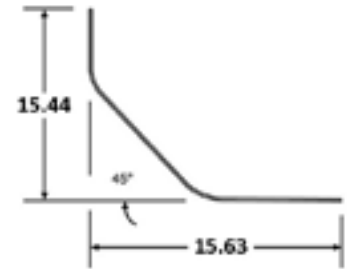

BEVELED STYLE ALUMINUM

Part Number	Description	Length
01-22583-106-00	STOUGHTON Z-PLATE MILL FINISH ALUM	120.00"

Part Number	Description	Length
01-12994-XXX-05	STOUGHTON WHITE	107.00"

Part Number	Description	Length
RP-881K-PPW	TRAILMOBILE WHITE	105.00"

RADIUS PANELS

Part Number	Radius	Dim A	Dim B	Length	Finish	Note
40806940X102.25	3"	15.48"	11.85"	102.25"	BLACK ALUM	GREAT DANE
69104743004				104.75"	WHITE ALUM	
69104743005				102.25"	S/S	
40801000001	6"	31.38"	16.20"	114.00"	WHITE ALUM	
40807501001				103.87"	S/S	
40807501002				103.87"	S/S	
49900216002				102.25"	ABF GRAY ALUM	
69102520001				107.00"	WHITE ALUM	
69102520015				107.00"	S/S	
69102520016	6"	31.38"	17.75"	110.00"	WHITE ALUM	
69102520017				102.25"	UPS GRAY ALUM	
69102520018				107.00"	BRIGHT ALUM	
69102520002	10"	6.56"	6.16"	102.25"	WHITE ALUM	
08014				114.00"	BRIGHT ALUM	
08670				114.00"	WHITE ALUM	
09416				114.00"	S/S	
WCC 8051-SPW	5"	40"	13"	110"	WHITE ALUM	FRUEHAUF
WCF 9212-900				110"	WHITE ALUM	
FR30382	10"	31.81"	11.38"	109.00"	MILL FINISH ALUM	DORSEY
FR30382-PPW				109.00"	MILL FINISH ALUM	
FR30783-PPW	6"	27.38"		104.00"	WHITE ALUM	STRICK
06876	7"	10.97"	13.50"	114.50"	WHITE ALUM	
45305				107.50"	MILL FINISH ALUM	
55567	4"	9.38"	10.92"	107.00"	WHITE ALUM	TRAILMOBILE
RP-883K-PPW	6"	15.63"	15.44"	109.00"	WHITE ALUM	
RP-958K-PPW				117.50"	WHITE ALUM	
2000-7553				114.00"	WHITE ALUM	
						HYUNDAI

Part Number	Description	Length
00660	MORGAN RADIUS PANEL MILL FINISH ALUMINUM	104.00"
01424	MORGAN RADIUS PANEL S/S	

Part Number	Description	Length
27928045	SUPREME RADIUS PANEL	102.00"

Part Number	Description	Length
EXT00012	VANGUARD MILL ALUM	110.00"
FWP00101	VANGUARD WHITE ALUM	