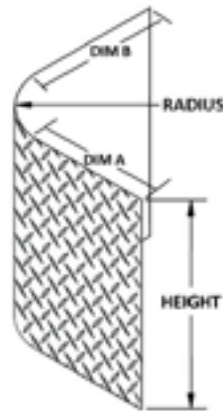

CORNER PROTECTORS

BEVEL PROTECTOR	
Part Number	Description
42010023	BOTTOM 12.00"

Part Number	Description
22476	STRICK CORNER PROTECTOR

GREAT DANE RADIUS PROTECTORS						
Part Number	Dim "A"	Dim "B"	Height	Radius	Material	Note
40701201064	6.79"	4.83"	21.21"	6"	ALUMINUM TREADPLATE	UNIVERSAL
40701201105	8.83"	6.79"	25.21"		ALUMINUM	C/S
40701201106						R/S
40701227	10.00"	10.00"	29.58"		ALUMINUM TREADPLATE	UNIVERSAL
40702931024	6.79"	4.46"	20.84"		ALUMINUM	C/S
40702931025						R/S
42011472	2.72"	2.51"	12.00"	3"	ALUMINUM TREADPLATE	UNIVERSAL