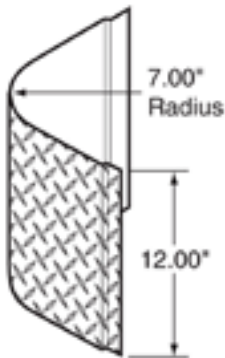

CORNER PROTECTORS

BEVEL PROTECTOR	
Part Number	Description
42010023	BOTTOM 12.00"

Part Number	Description
22476	STRICK CORNER PROTECTOR

GREAT DANE RADIUS PROTECTORS						
Part Number	Dim "A"	Dim "B"	Height	Radius	Material	Note
40701201064	6.79"	4.83"	21.21"	6"	ALUMINUM TREADPLATE	UNIVERSAL
40701201105	8.83"	6.79"	25.21"		ALUMINUM	C/S
40701201106						R/S
40701227	10.00"	10.00"	29.58"		ALUMINUM TREADPLATE	UNIVERSAL
40702931024	6.79"	4.46"	20.84"		ALUMINUM	C/S
40702931025						R/S
42011472	2.72"	2.51"	12.00"	3"	ALUMINUM TREADPLATE	UNIVERSAL