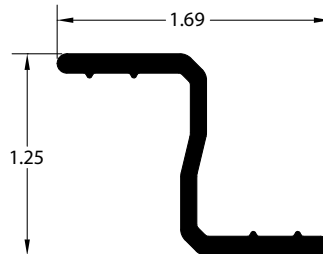

**ALL MAKES BOTTOM RAILS**

Part Number	Description	Length
000785	MORGAN S & P	312.00"

Part Number	Description	Length
1403809	MORGAN FRP	312.00"

Part Number	Description	Length
STR01854	STRICK	622.63"

Part Number	Description	Length
STR01857	STRICK	622.81"

## ALL MAKES BOTTOM RAILS

BOTTOM SIDE RAILS

Part Number	Description	Length
01-6650-0-149	UTILITY 3000R	631.00"

Part Number	Description	Length
01-6650-0-175	UTILITY 4000DX	631.00"

Part Number	Description	Length
E7326260	WABASH EXT. POST	633.00"

Part Number	Description	Length
E7336260	WABASH DURAPLATE	624.00"

Part Number	Description	Length
E9966260	WABASH DURAPLATE	624.00"

Part Number	Description	Length
E9976260	WABASH HIGH BASE	624.00"

## GREAT DANE INNER BOTTOM RAILS

Part Number	Description	Length
41203604	MODEL P-101	578.63"

Part Number	Description	Length
60308801	LAX-TEC	578.88"

Part Number	Description	Length
60316646X578.88	P-SER. SSL	578.88"