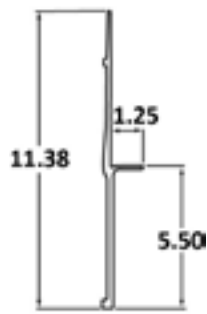

Part Number	Description	Length
60309801	P-SERIES	622.63"
603098VV-57	PLATEWALL	684.00"

Part Number	Description	Length
60314801	P-SER PLATE	622.63"

Part Number	Description	Length
603132VV-27	P-SERIES	324.00"
60313207	W/SKIRT RETAINER	624.63"

Part Number	Description	Length
60315409	LAX-TEC	625.00"

Part Number	Description	Length
004-09864-09940	SUPERSEAL STD	621.25"

Part Number	Description	Length
004-27768-09940	SUPERSEAL J-MOD	621.25"

Part Number	Description	Length
AE23000-5200	PINES STD	624.00"

**ALL MAKES BOTTOM RAILS**

Part Number	Description	Length
000785	MORGAN S & P	312.00"

Part Number	Description	Length
1403809	MORGAN FRP	312.00"

Part Number	Description	Length
STR01854	STRICK	622.63"

Part Number	Description	Length
STR01857	STRICK	622.81"

Part Number	Description	Length
002011183095	SUPREME PLATE SIDE	305.25"

Part Number	Description	Length
0028903016	SUPREME	306.84"

Part Number	Description	Length
0025825002	SUPREME	328.00"

Part Number	Description	Length
90-4-2352-626	TRAILMOBILE	626.00"