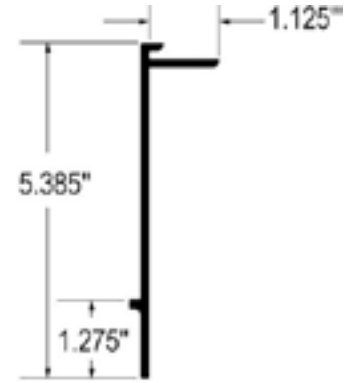

**ALL MAKES BOTTOM RAILS**

Part Number	Description	Length
000785	MORGAN S & P	312.00"

Part Number	Description	Length
1403809	MORGAN FRP	312.00"

Part Number	Description	Length
STR01854	STRICK	622.63"

Part Number	Description	Length
STR01857	STRICK	622.81"

## ALL MAKES BOTTOM RAILS

BOTTOM SIDE RAILS

Part Number	Description	Length
01-6650-0-149	UTILITY 3000R	631.00"

Part Number	Description	Length
01-6650-0-175	UTILITY 4000DX	631.00"

Part Number	Description	Length
E7326260	WABASH EXT. POST	633.00"

Part Number	Description	Length
E7336260	WABASH DURAPLATE	624.00"

Part Number	Description	Length
E9966260	WABASH DURAPLATE	624.00"

Part Number	Description	Length
E9976260	WABASH HIGH BASE	624.00"

## GREAT DANE INNER BOTTOM RAILS

Part Number	Description	Length
41203604	MODEL P-101	578.63"

Part Number	Description	Length
60308801	LAX-TEC	578.88"

Part Number	Description	Length
60316646X578.88	P-SER. SSL	578.88"