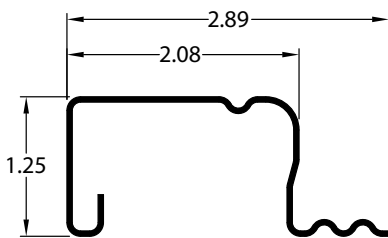

## ALL MAKES BOTTOM RAILS

BOTTOM SIDE RAILS

Part Number	Description	Length
01-6650-0-149	UTILITY 3000R	631.00"

Part Number	Description	Length
01-6650-0-175	UTILITY 4000DX	631.00"

Part Number	Description	Length
E7326260	WABASH EXT. POST	633.00"

Part Number	Description	Length
E7336260	WABASH DURAPLATE	624.00"

Part Number	Description	Length
E9966260	WABASH DURAPLATE	624.00"

Part Number	Description	Length
E9976260	WABASH HIGH BASE	624.00"

## GREAT DANE INNER BOTTOM RAILS

Part Number	Description	Length
41203604	MODEL P-101	578.63"

Part Number	Description	Length
60308801	LAX-TEC	578.88"

Part Number	Description	Length
60316646X578.88	P-SER. SSL	578.88"