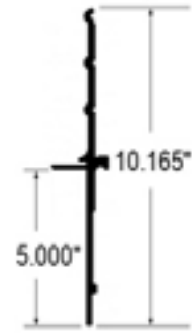

**ALL MAKES BOTTOM RAILS**

Part Number	Description	Length
000785	MORGAN S & P	312.00"

Part Number	Description	Length
1403809	MORGAN FRP	312.00"

Part Number	Description	Length
STR01854	STRICK	622.63"

Part Number	Description	Length
STR01857	STRICK	622.81"

## ALL MAKES BOTTOM RAILS

BOTTOM SIDE RAILS

Part Number	Description	Length
01-6650-0-149	UTILITY 3000R	631.00"

Part Number	Description	Length
01-6650-0-175	UTILITY 4000DX	631.00"

Part Number	Description	Length
E7326260	WABASH EXT. POST	633.00"

Part Number	Description	Length
E7336260	WABASH DURAPLATE	624.00"

Part Number	Description	Length
E9966260	WABASH DURAPLATE	624.00"

Part Number	Description	Length
E9976260	WABASH HIGH BASE	624.00"

## GREAT DANE INNER BOTTOM RAILS

Part Number	Description	Length
41203604	MODEL P-101	578.63"

Part Number	Description	Length
60308801	LAX-TEC	578.88"

Part Number	Description	Length
60316646X578.88	P-SER. SSL	578.88"