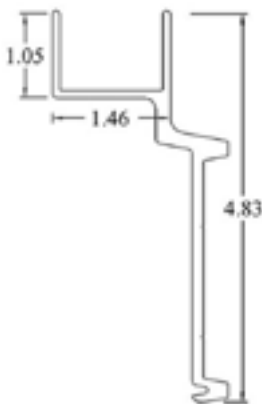

Part Number	Description	Length
60309801	P-SERIES	622.63"
603098VV-57	PLATEWALL	684.00"

Part Number	Description	Length
60314801	P-SER PLATE	622.63"

Part Number	Description	Length
603132VV-27	P-SERIES	324.00"
60313207	W/SKIRT RETAINER	624.63"

Part Number	Description	Length
60315409	LAX-TEC	625.00"

Part Number	Description	Length
004-09864-09940	SUPERSEAL STD	621.25"

Part Number	Description	Length
004-27768-09940	SUPERSEAL J-MOD	621.25"

Part Number	Description	Length
AE23000-5200	PINES STD	624.00"

**ALL MAKES BOTTOM RAILS**

Part Number	Description	Length
000785	MORGAN S & P	312.00"

Part Number	Description	Length
1403809	MORGAN FRP	312.00"

Part Number	Description	Length
STR01854	STRICK	622.63"

Part Number	Description	Length
STR01857	STRICK	622.81"

Part Number	Description	Length
002011183095	SUPREME PLATE SIDE	305.25"

Part Number	Description	Length
0028903016	SUPREME	306.84"

Part Number	Description	Length
0025825002	SUPREME	328.00"

Part Number	Description	Length
90-4-2352-626	TRAILMOBILE	626.00"