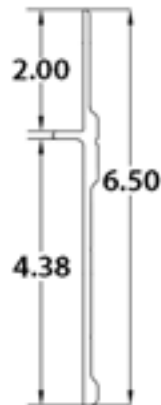

Part Number	Description	Length
60309801	P-SERIES	622.63"
603098VV-57	PLATEWALL	684.00"

Part Number	Description	Length
60314801	P-SER PLATE	622.63"

Part Number	Description	Length
603132VV-27	P-SERIES	324.00"
60313207	W/SKIRT RETAINER	624.63"

Part Number	Description	Length
60315409	LAX-TEC	625.00"

Part Number	Description	Length
004-09864-09940	SUPERSEAL STD	621.25"

Part Number	Description	Length
004-27768-09940	SUPERSEAL J-MOD	621.25"

Part Number	Description	Length
AE23000-5200	PINES STD	624.00"

**ALL MAKES BOTTOM RAILS**

Part Number	Description	Length
000785	MORGAN S & P	312.00"

Part Number	Description	Length
1403809	MORGAN FRP	312.00"

Part Number	Description	Length
STR01854	STRICK	622.63"

Part Number	Description	Length
STR01857	STRICK	622.81"

Part Number	Description	Length
002011183095	SUPREME PLATE SIDE	305.25"

Part Number	Description	Length
0028903016	SUPREME	306.84"

Part Number	Description	Length
0025825002	SUPREME	328.00"

Part Number	Description	Length
90-4-2352-626	TRAILMOBILE	626.00"