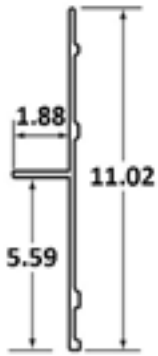

**ALL MAKES BOTTOM RAILS**

Part Number	Description	Length
000785	MORGAN S & P	312.00"

Part Number	Description	Length
1403809	MORGAN FRP	312.00"

Part Number	Description	Length
STR01854	STRICK	622.63"

Part Number	Description	Length
STR01857	STRICK	622.81"

Part Number	Description	Length
002011183095	SUPREME PLATE SIDE	305.25"

Part Number	Description	Length
0028903016	SUPREME	306.84"

Part Number	Description	Length
0025825002	SUPREME	328.00"

Part Number	Description	Length
90-4-2352-626	TRAILMOBILE	626.00"

Part Number	Description	Length
01-6650-0-114	UTILITY 4000DX	626.00"

## ALL MAKES BOTTOM RAILS

BOTTOM SIDE RAILS

Part Number	Description	Length
01-6650-0-149	UTILITY 3000R	631.00"

Part Number	Description	Length
01-6650-0-175	UTILITY 4000DX	631.00"

Part Number	Description	Length
E7326260	WABASH EXT. POST	633.00"