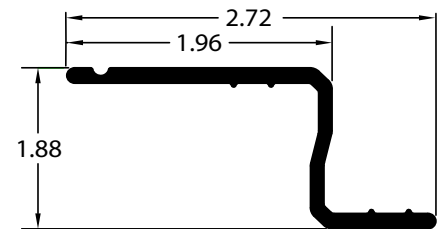

## ALL MAKES BOTTOM RAILS

BOTTOM SIDE RAILS

Part Number	Description	Length
01-6650-0-149	UTILITY 3000R	631.00"

Part Number	Description	Length
01-6650-0-175	UTILITY 4000DX	631.00"

Part Number	Description	Length
E7326260	WABASH EXT. POST	633.00"

Part Number	Description	Length
E7336260	WABASH DURAPLATE	624.00"

Part Number	Description	Length
E9966260	WABASH DURAPLATE	624.00"

Part Number	Description	Length
E9976260	WABASH HIGH BASE	624.00"

## GREAT DANE INNER BOTTOM RAILS

Part Number	Description	Length
41203604	MODEL P-101	578.63"

Part Number	Description	Length
60308801	LAX-TEC	578.88"

Part Number	Description	Length
60316646X578.88	P-SER. SSL	578.88"