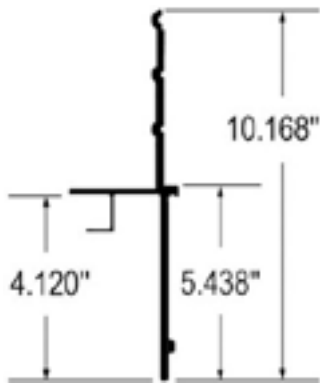

**ALL MAKES BOTTOM RAILS**

Part Number	Description	Length
000785	MORGAN S & P	312.00"

Part Number	Description	Length
1403809	MORGAN FRP	312.00"

Part Number	Description	Length
STR01854	STRICK	622.63"

Part Number	Description	Length
STR01857	STRICK	622.81"

## ALL MAKES BOTTOM RAILS

BOTTOM SIDE RAILS

Part Number	Description	Length
01-6650-0-149	UTILITY 3000R	631.00"

Part Number	Description	Length
01-6650-0-175	UTILITY 4000DX	631.00"

Part Number	Description	Length
E7326260	WABASH EXT. POST	633.00"

Part Number	Description	Length
E7336260	WABASH DURAPLATE	624.00"

Part Number	Description	Length
E9966260	WABASH DURAPLATE	624.00"

Part Number	Description	Length
E9976260	WABASH HIGH BASE	624.00"

## GREAT DANE INNER BOTTOM RAILS

Part Number	Description	Length
41203604	MODEL P-101	578.63"

Part Number	Description	Length
60308801	LAX-TEC	578.88"

Part Number	Description	Length
60316646X578.88	P-SER. SSL	578.88"